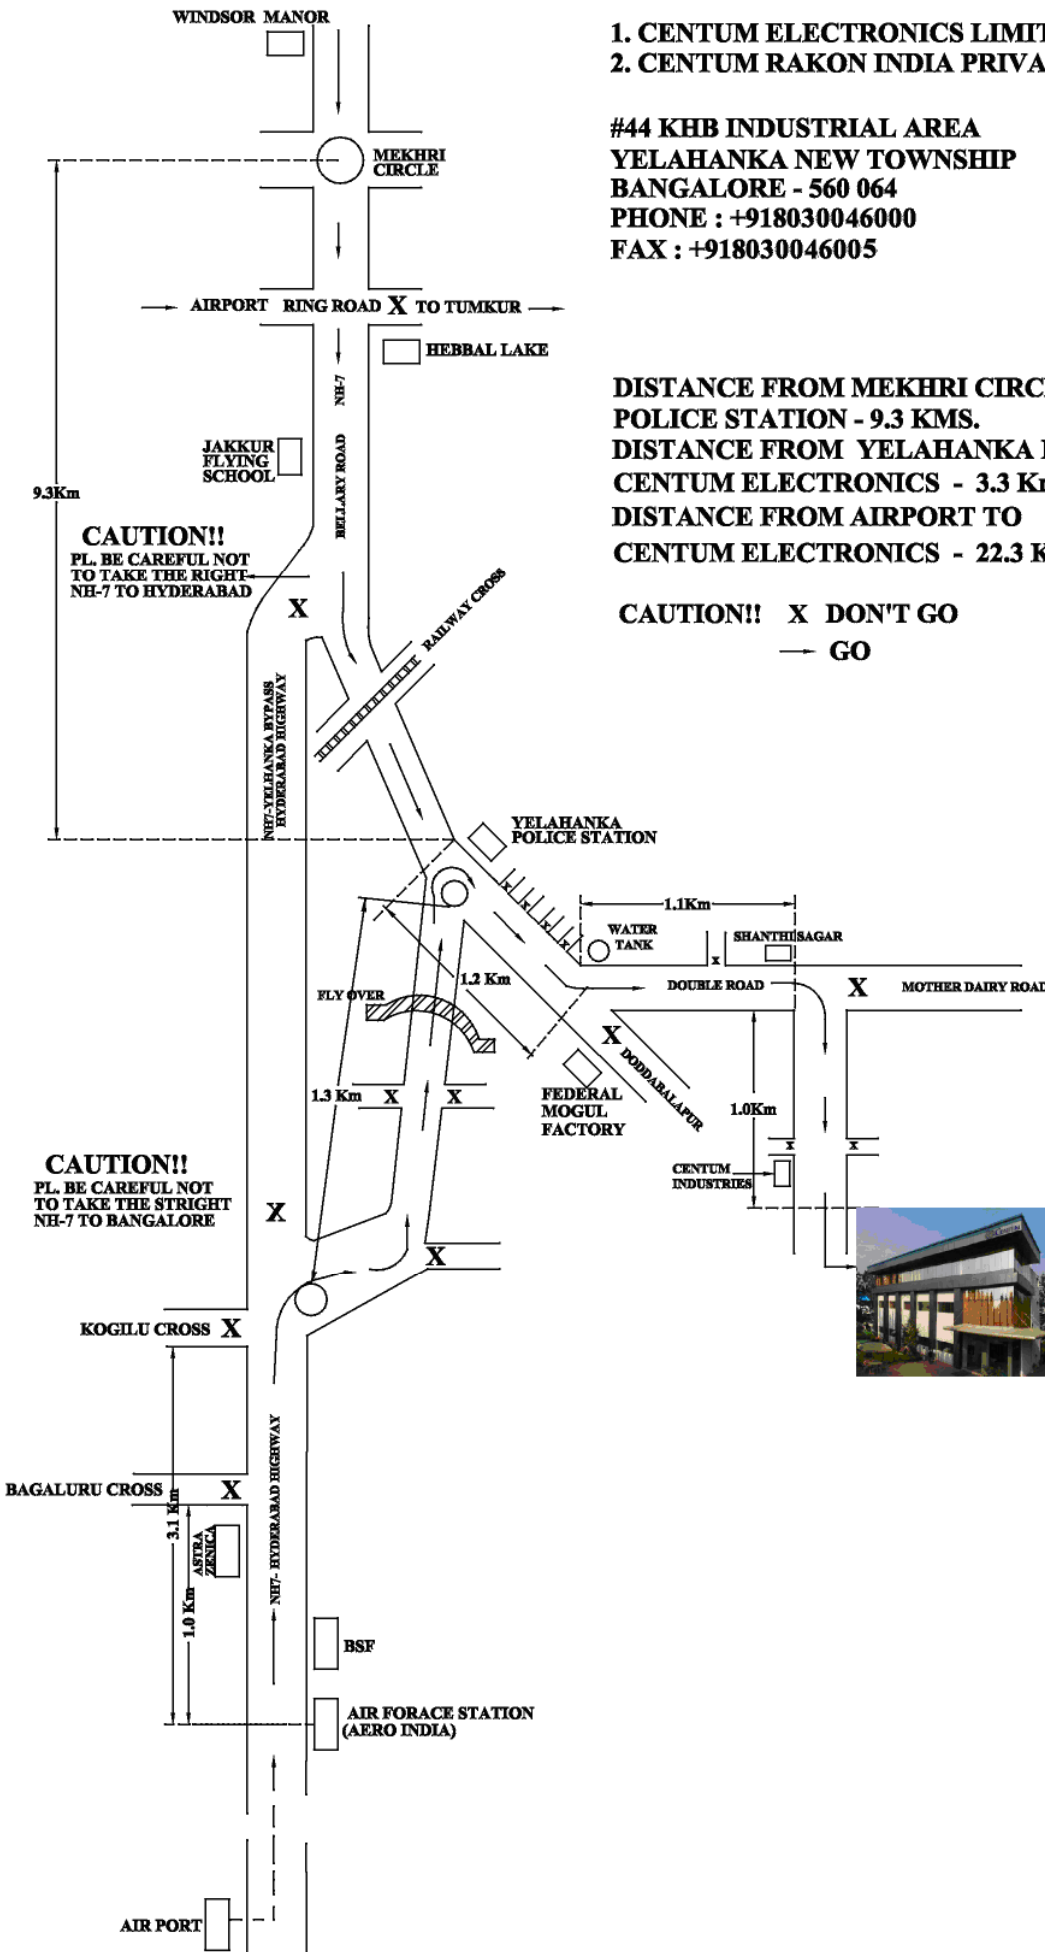

DISTANCE FROM MEKHRI CIRCLE TO YELAHANKA POLICE STATION - 9.3 KMS.
 DISTANCE FROM YELAHANKA POLICE STATION TO CENTUM ELECTRONICS - 3.3 Kms.
 DISTANCE FROM AIRPORT TO CENTUM ELECTRONICS - 22.3 Kms

CAUTION!! X DON'T GO
 — GO