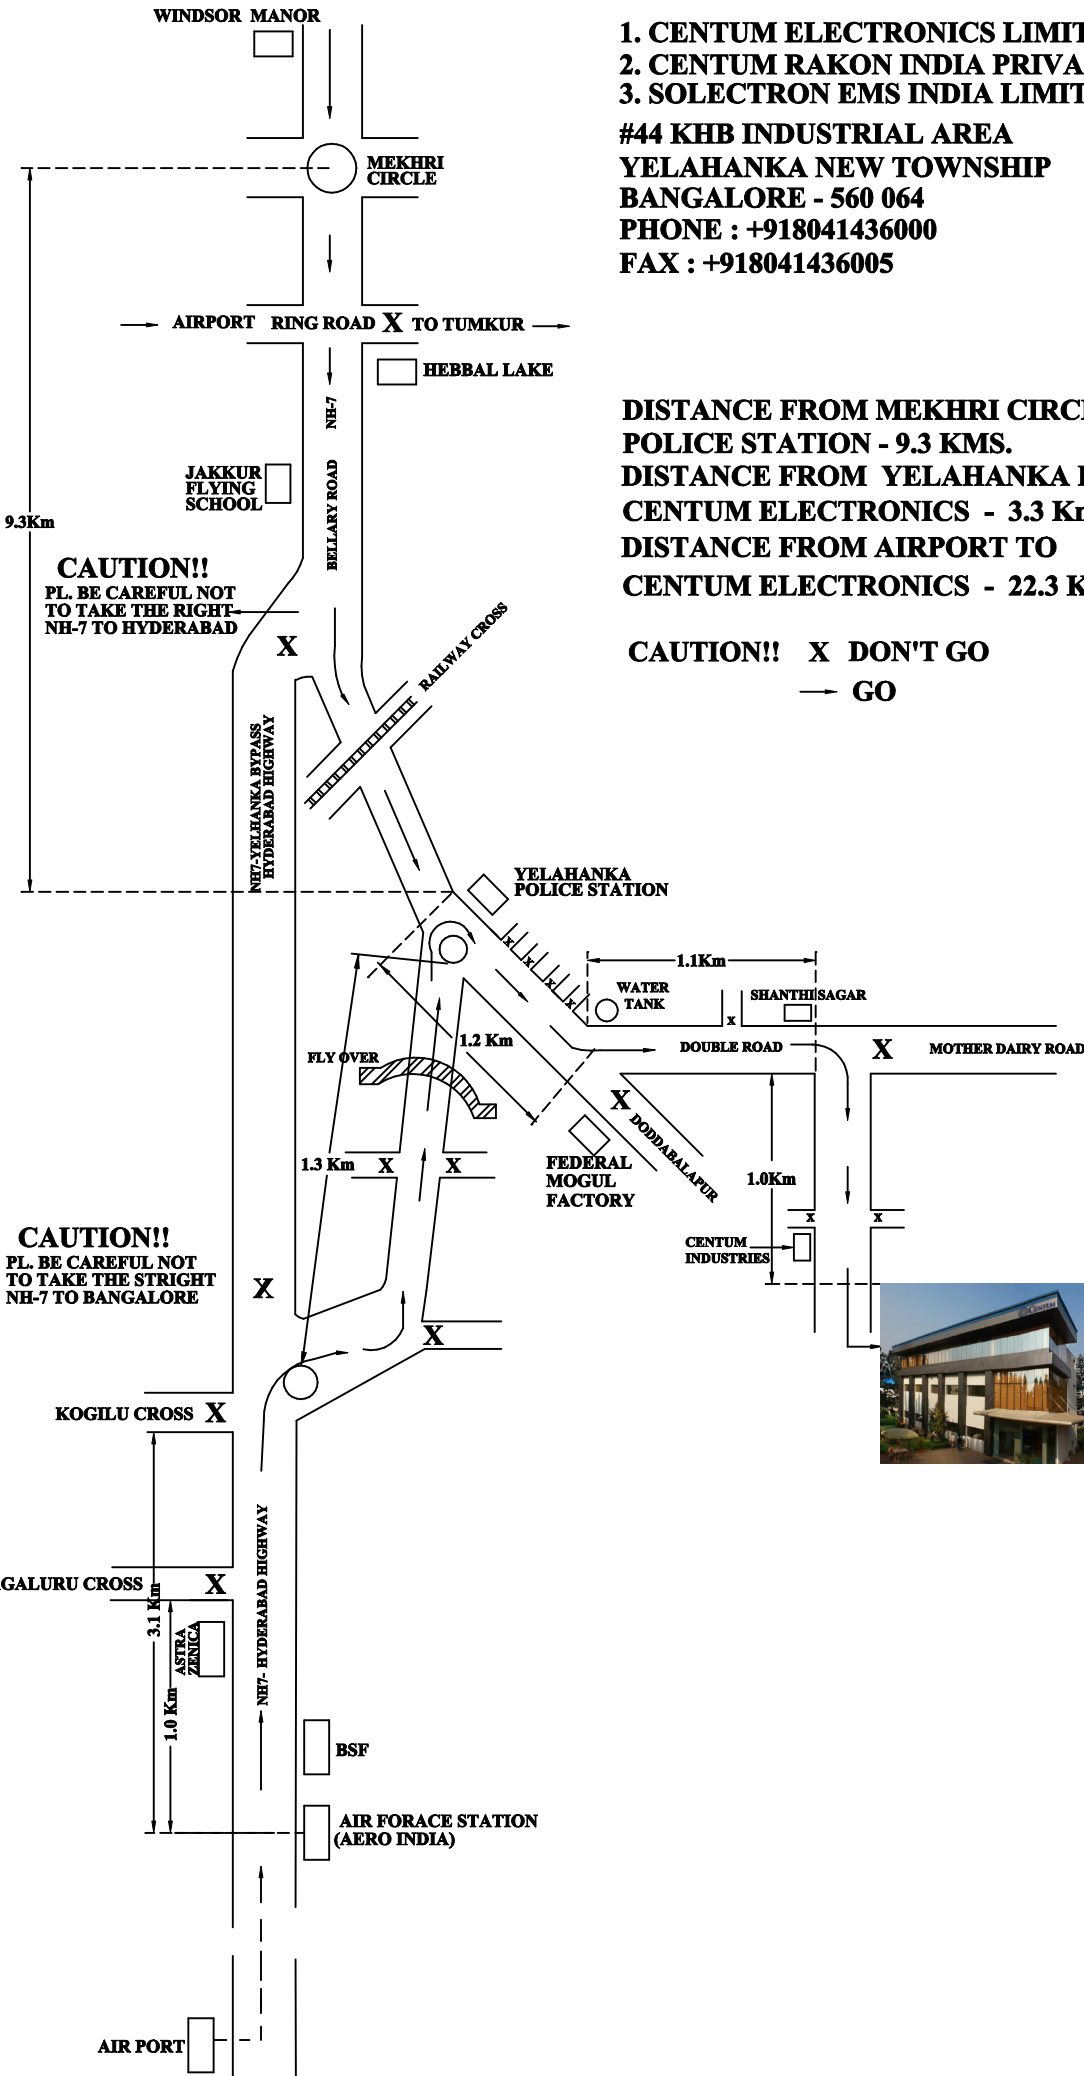

DISTANCE FROM MEKHRI CIRCLE TO YELAHANKA POLICE STATION - 9.3 KMS.
 DISTANCE FROM YELAHANKA POLICE STATION TO CENTUM ELECTRONICS - 3.3 Kms.
 DISTANCE FROM AIRPORT TO CENTUM ELECTRONICS - 22.3 Kms

CAUTION!! X DON'T GO
 → GO